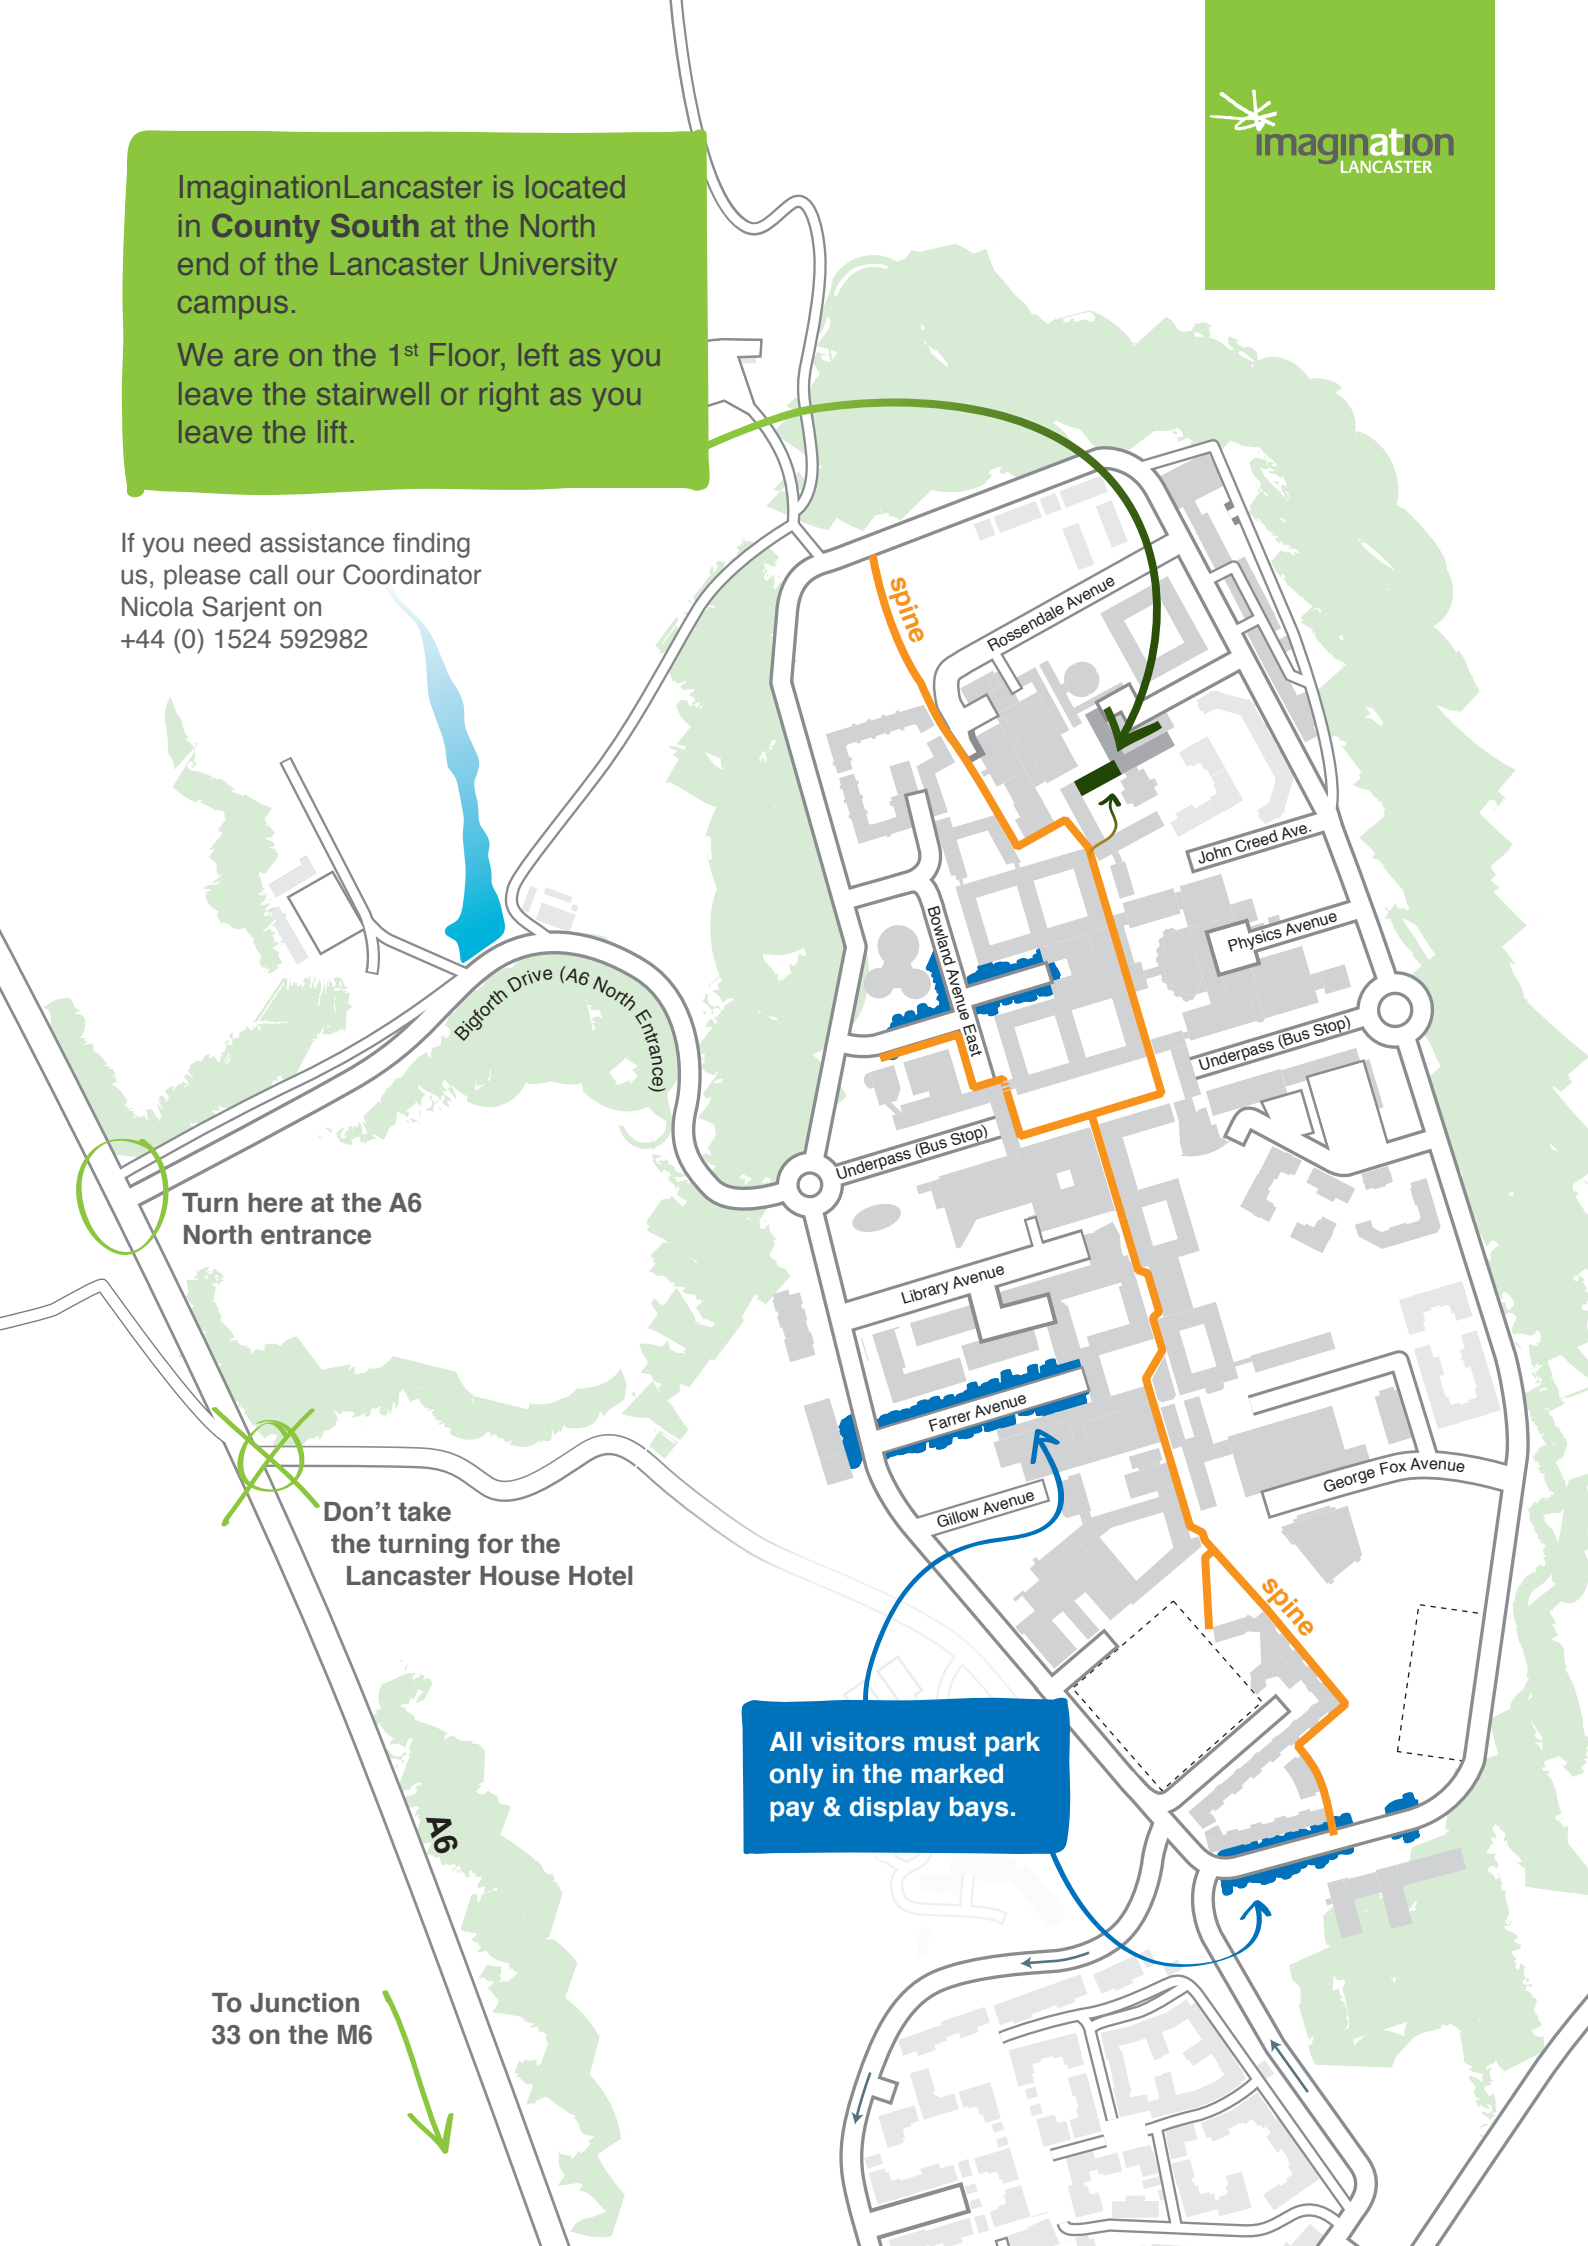

ImaginationLancaster is located in **County South** at the North end of the Lancaster University campus.

We are on the 1st Floor, left as you leave the stairwell or right as you leave the lift.

If you need assistance finding us, please call our Coordinator Nicola Sarjent on +44 (0) 1524 592982

Turn here at the A6 North entrance

Don't take the turning for the Lancaster House Hotel

All visitors must park only in the marked pay & display bays.

To Junction 33 on the M6