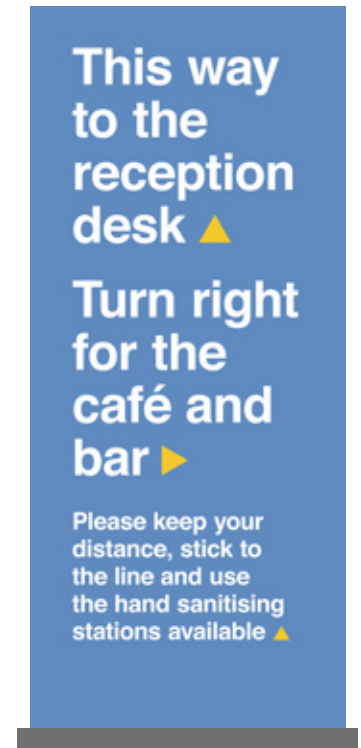

Design

Pull up banners [PULL]

Off the shelf size for **PULL01** 800mmx2000mm **PAGE 27**.

Off the shelf size for **PULL02** 800mmx2000mm **PAGE 28**.

Off the shelf size for **PULL03** 800mmx2000mm **PAGE 29**.

Off the shelf size for **PULL04** 800mmx2000mm **PAGE 30**.

Off the shelf size for **PULL05** 800mmx2000mm **PAGE 31**.

For bespoke sizes please read the instructions section.

PULL05