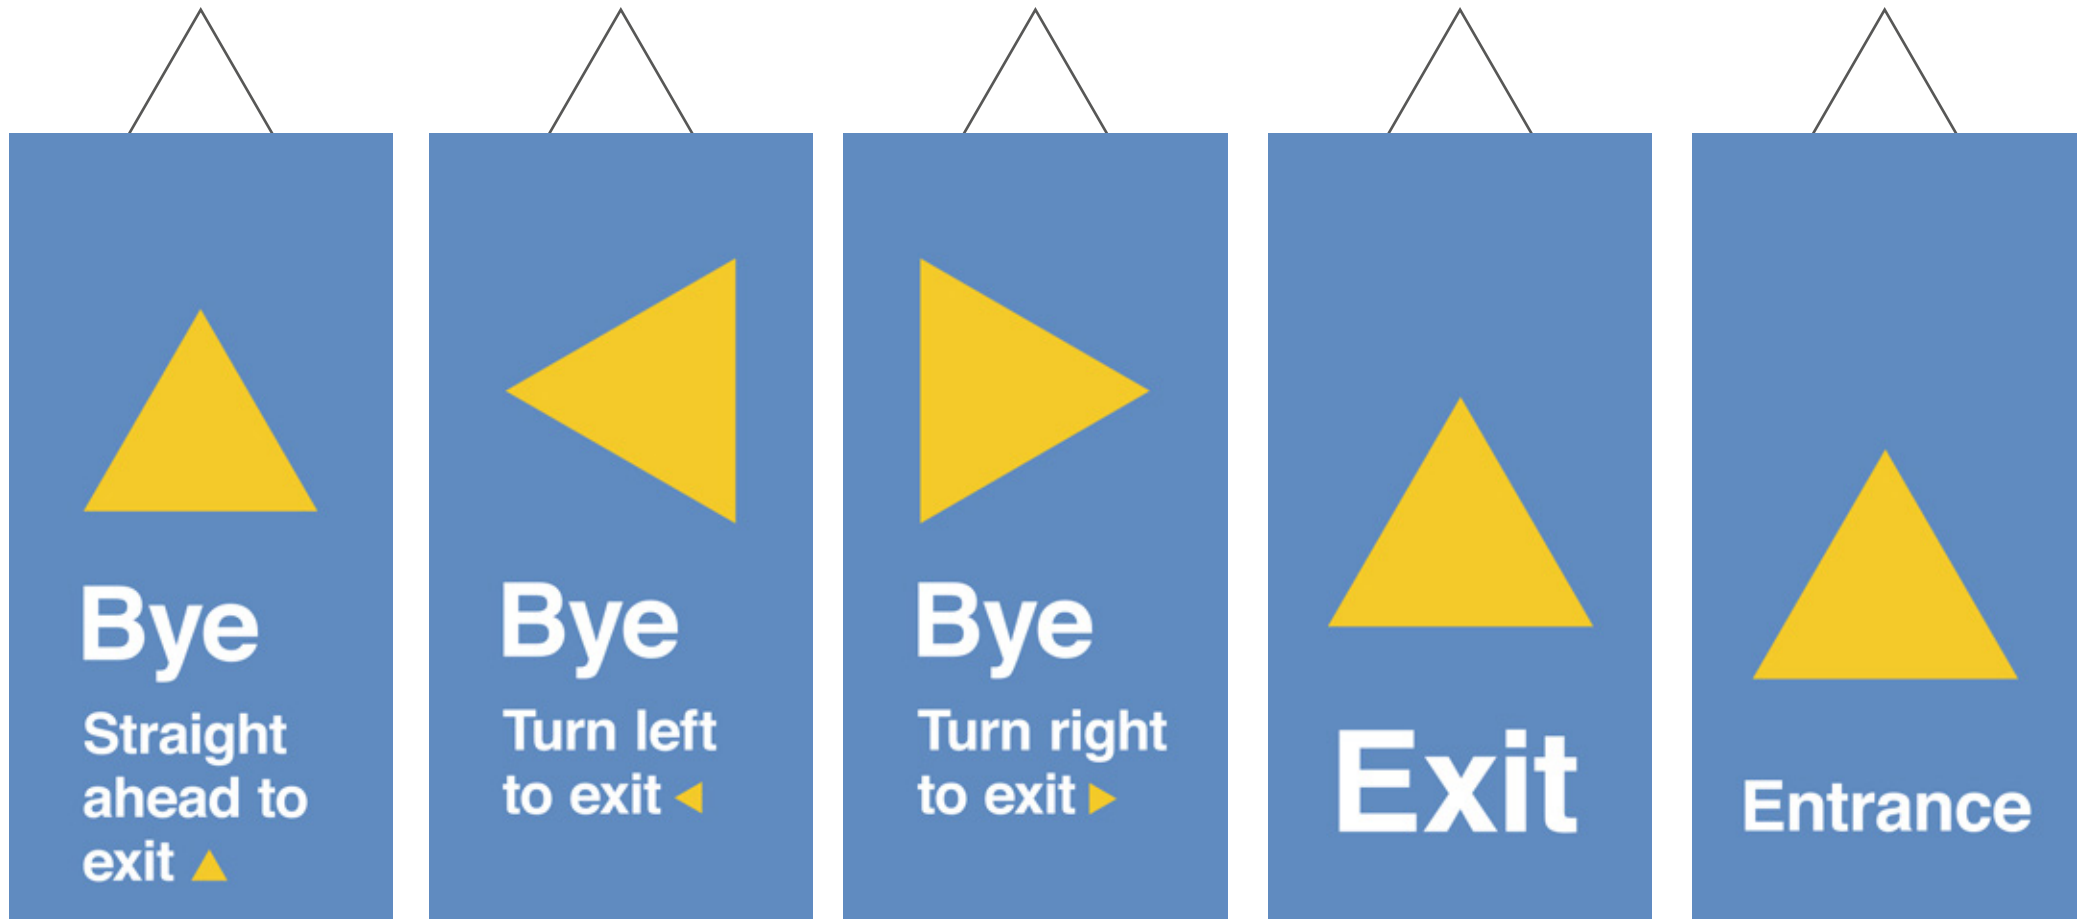

Design

Hanging banners [HANG]

Off the shelf size for **HANG01** 600mmx1200mm **PAGE 32.**

Off the shelf size for **HANG02** 600mmx1200mm **PAGE 33.**

Off the shelf size for **HANG03** 600mmx1200mm **PAGE 34.**

Off the shelf size for **HANG04** 600mmx1200mm **PAGE 35.**

Off the shelf size for **HANG05** 600mmx1200mm **PAGE 36.**

For bespoke sizes please read the instructions section.

HANG01
PAGE 30

HANG02
PAGE 31

HANG03
PAGE 32

HANG04
PAGE 33

HANG05
PAGE 34