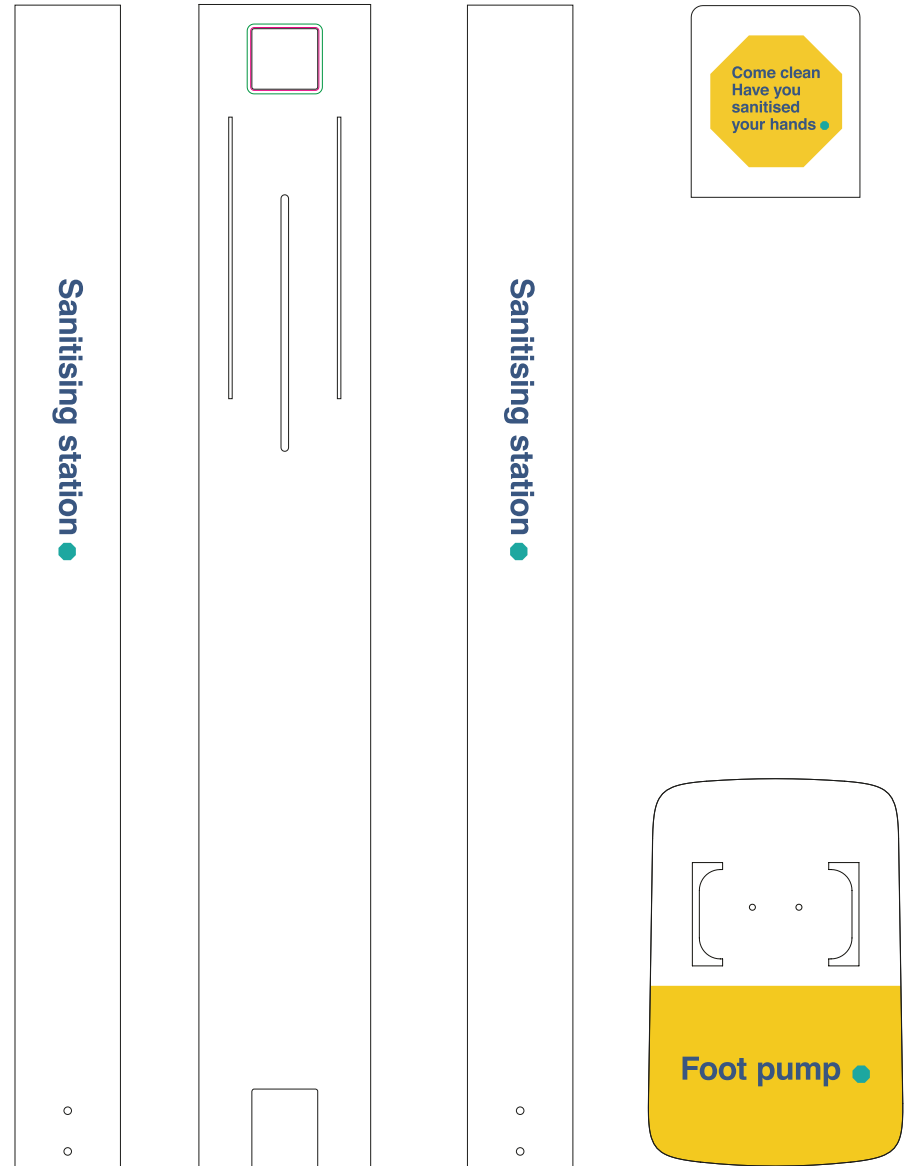

For bespoke sizes please read the instructions section.

Design

Hand Sanitiser Foot Pump Design [PUMP]

Off the shelf size **PUMP01 PAGE 80.**

Design fits Triga Flow - trigaflow.com

For bespoke sizes please read the instructions section.