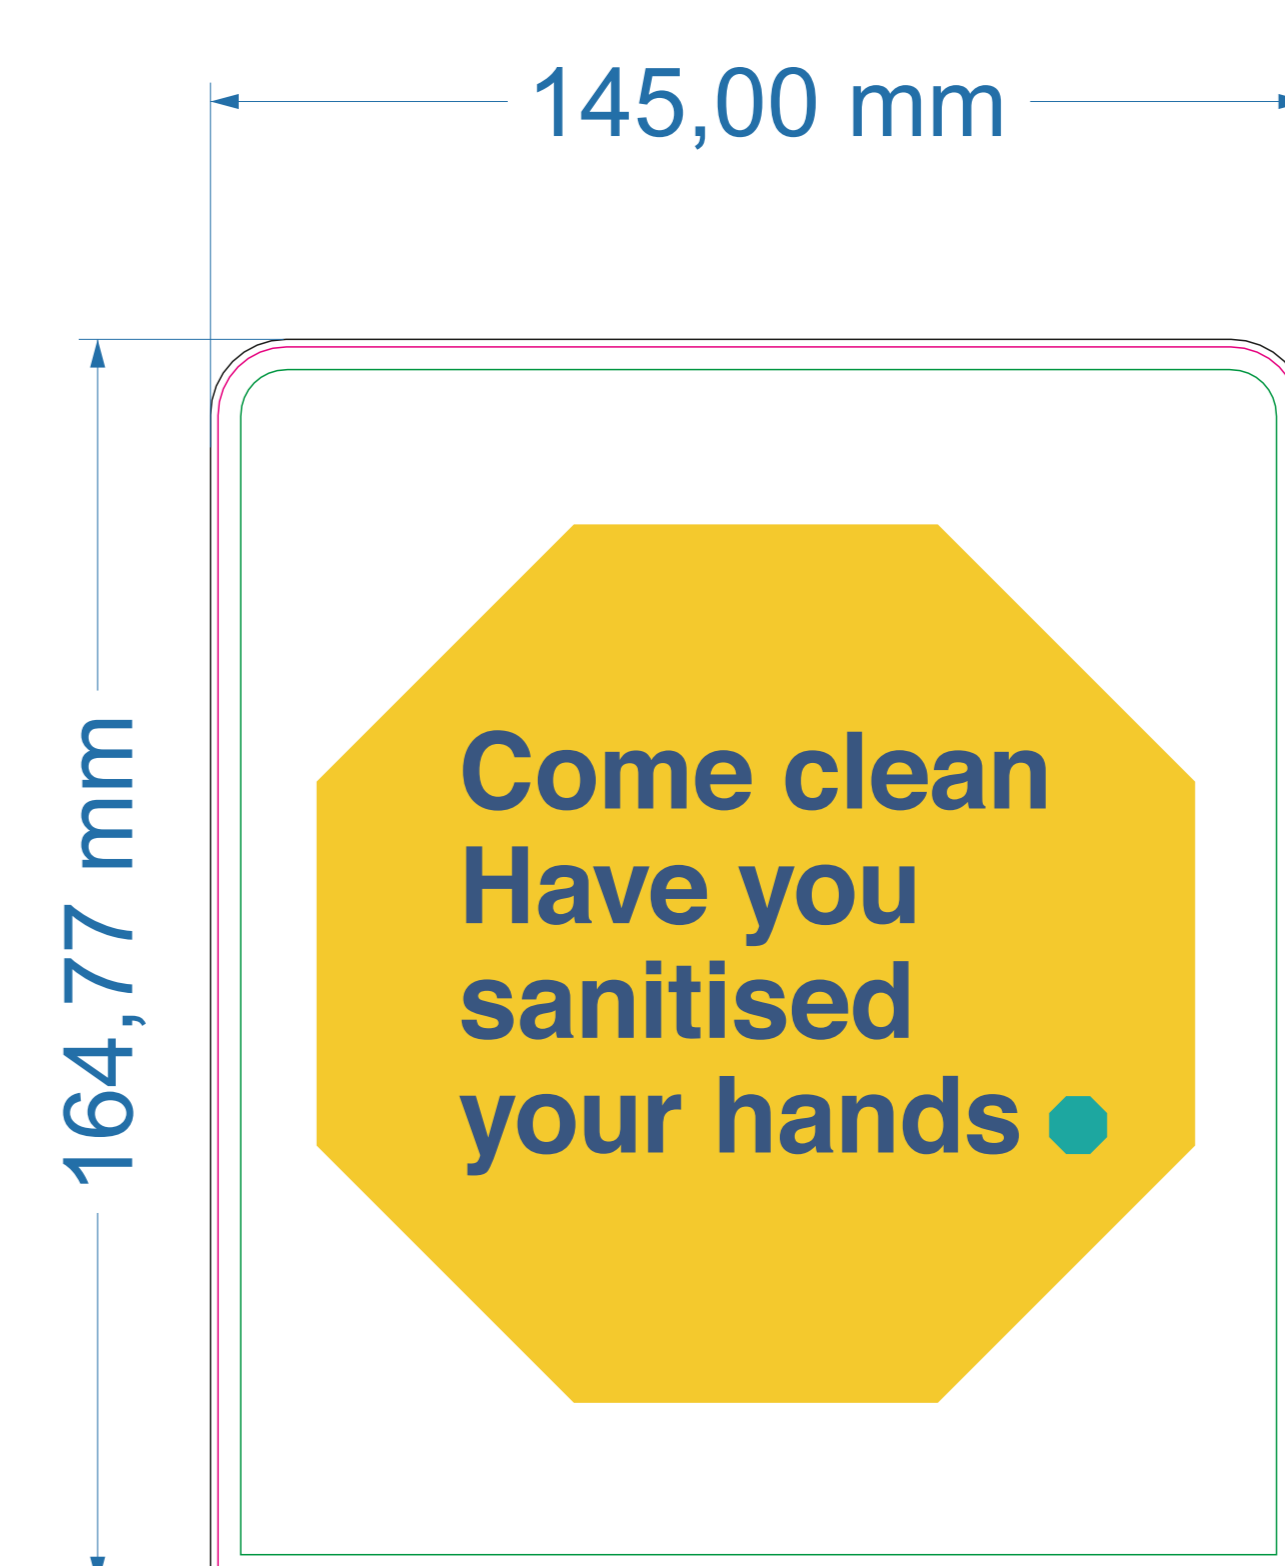

GRAPHIC TEMPLATE

1. **KEY:**
2. SAFE AREA
   - UNIT SIZE
   - TRIM SIZE

SCALE 1:1

ARTWORK CHECKLIST:

- > ALL FONTS CONVERTED TO PATHS
- > ALL COLOUR CONVERTED TO CMYK
- > ALL BMPS, JPEGS AND TIFF'S AT 100 DPI / 100% SIZE
- > FILE FORMAT: OPEN .PDF / .CDR / .EPS
- > BACKGROUND ARTWORK EXTENDED TO BLEED
- > ALL FILTERS / GRADIENTS FLATTENED
- > DO NOT PANEL / SPLIT ARTWORK